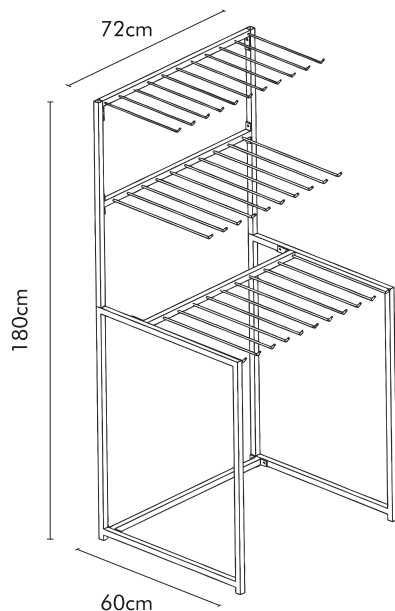

Quickly remove the layer of frost in winter season. Good cleaning action.

STAND SPAZZOLE 32 hooks

CODE	SIZE	PACK	INTERNAL CODE
EXPO01	72x180x60cm	1 pc	CI001495

EXPO MIX 72 x 180 x 60 cm EVOFLAT + STANDARD code: EXPOMIX1