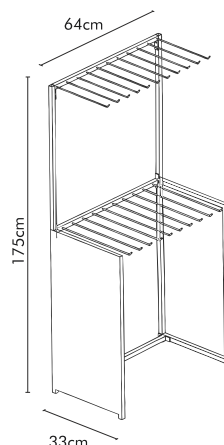

CODE	SIZE	PACK	INTERNAL CODE
EXPO02	64x175x33cm	1 pc	CI001496

EXPO STD 64 x 175 x 33 cm
code: EXPOSTD

CODE	SIZE	QUANTITY
STD12CM29	29 CM	5 PCS
STD13CM33	33 CM	5 PCS
STD14CM35	35 CM	5 PCS
STD15CM38	38 CM	5 PCS
STD16CM40	40 CM	5 PCS
STD17CM43	43 CM	5 PCS
STD18CM45	45 CM	5 PCS
STD19CM48	48 CM	5 PCS
STD20CM50	50 CM	5 PCS
STD21CM53	53 CM	5 PCS
STD22CM55	55 CM	5 PCS
STD23CM58	58 CM	5 PCS
STD24CM60	60 CM	5 PCS
STD25CM65	63 CM	5 PCS
STD26CM65	65 CM	5 PCS
STD28CM70	70 CM	5 PCS
TOTALE 80pcs