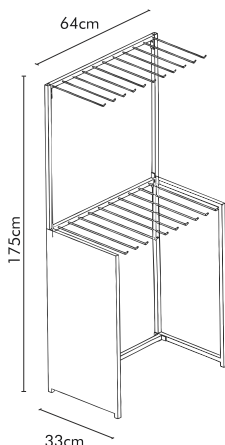

STAND SPAZZOLE 16 hooks

CODE	SIZE	PACK	INTERNAL CODE
EXPO02	64x175x33cm	1 pc	CI001496

EXPO HBR 64 x 175 x 33 cm
code: EXPOHBR

CODE	SIZE	QUANTITY
HBR14CM35	35 CM	5 PCS
HBR16CM40	40 CM	5 pcs
HBR17CM43	43 CM	5 PCS
HBR18CM45	45 CM	5 PCS
HBR19CM48	48 CM	5 PCS
HBR20CM50	50 CM	5 PCS
HBR21CM53	53 CM	5 PCS
HBR22CM55	55 CM	5 PCS
HBR24CM60	60 CM	5 PCS
HBR26CM65	65 CM	5 PCS
HBR28CM70	70 CM	5 PCS
FLR11CM28	28 CM	2 PCS
FLR12CM30	30 CM	2 PCS
FLR14CM35	35 CM	2 PCS
FLR16CM40	40 CM	2 PCS
RE24CM6102	61 CM	5 PCS
TOTALE 68pcs		

Espositore in metallo con ruote
16 posizioni per contenere
l'intera gamma spazzole
"HYBRID 2.0", "FLAT REAR" e
"REFILL".

Metal wheeled stand with 16
positions can hold the full range
"HYBRID 2.0", "FLAT REAR" and
"REFILL".