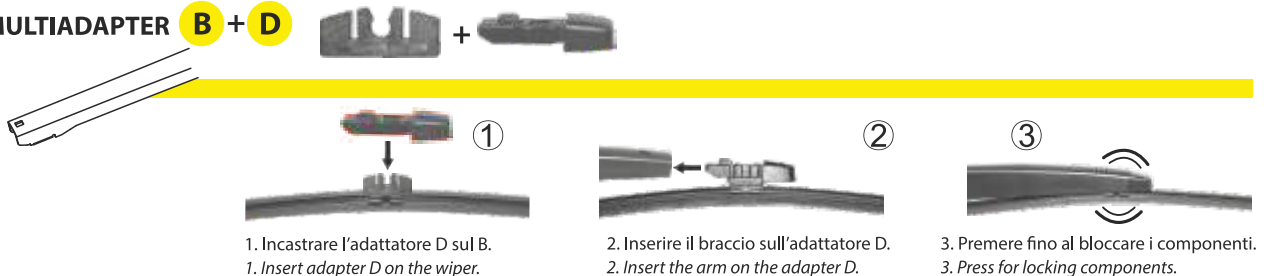

► MULTIADAPTER **B + D**